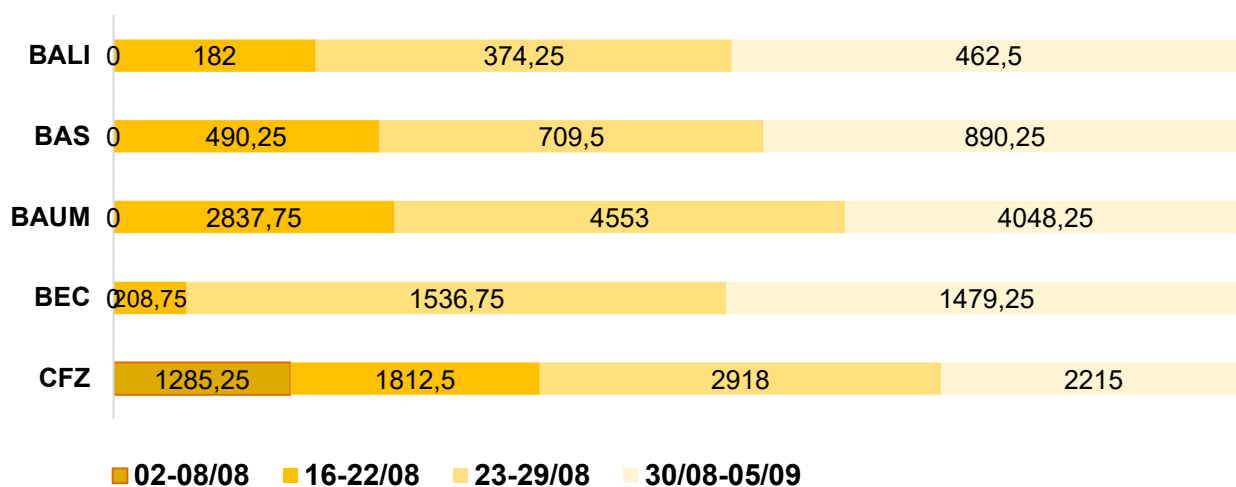

Weekly libraries turnout August 2021

N° hours of services reservation per library

NOTES:

*Summer closing: BALI, BAS, BAUM, BEC were closed from 2 to 15 August 2021; CFZ from 7 to 15 August 2021.