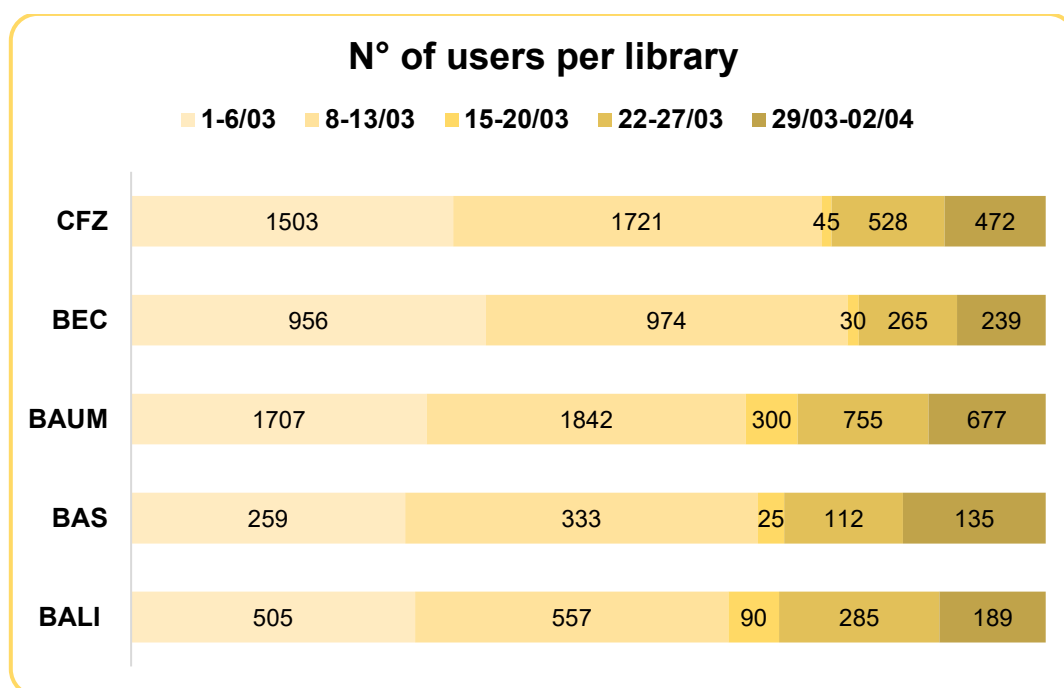

Weekly libraries turnout - March 2021

PLEASE NOTE

From 15 March to 2 April 2021 libraries opening hours have been reduced due to the health emergency.