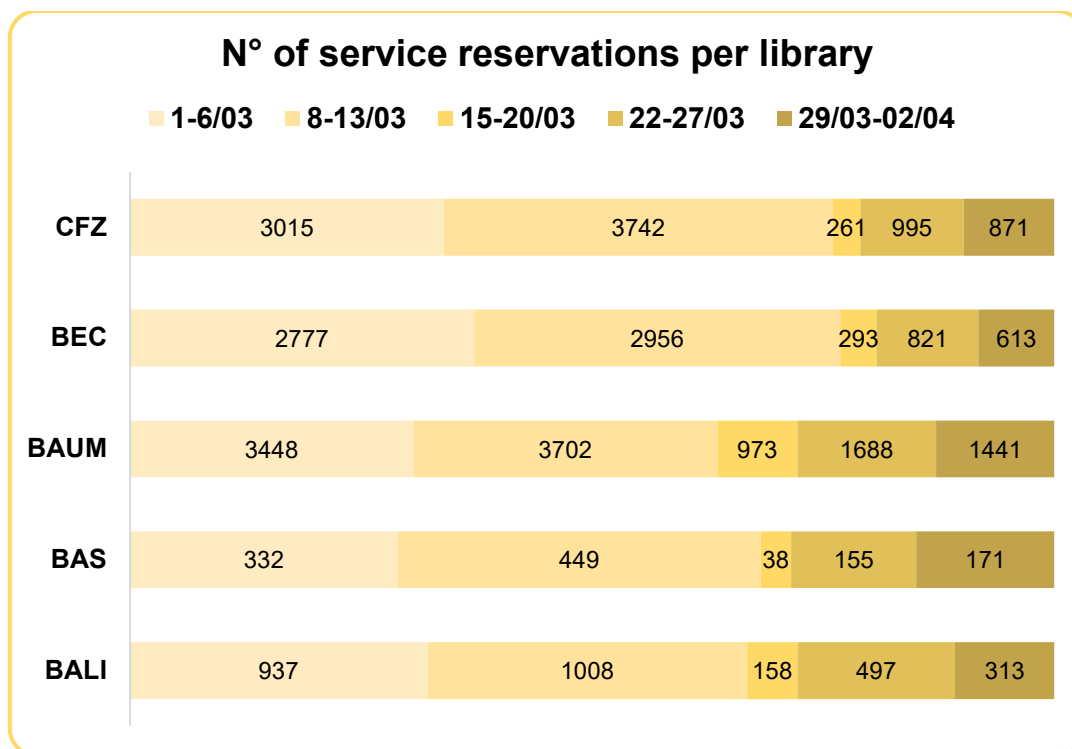

Weekly libraries turnout - March 2021

PLEASE NOTE

From 15 March to 2 April 2021 libraries opening hours have been reduced due to the health emergency.