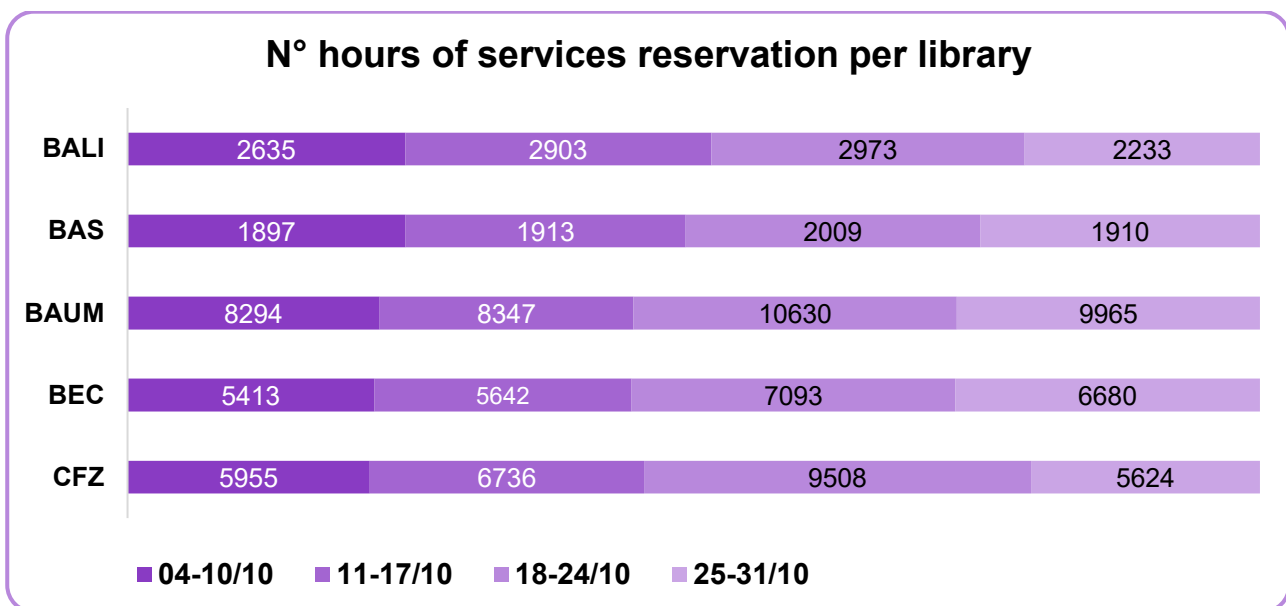

Weekly libraries turnout October 2021

NOTES:

Starting from 21 October 2021 libraries' capacity returned to 100%.