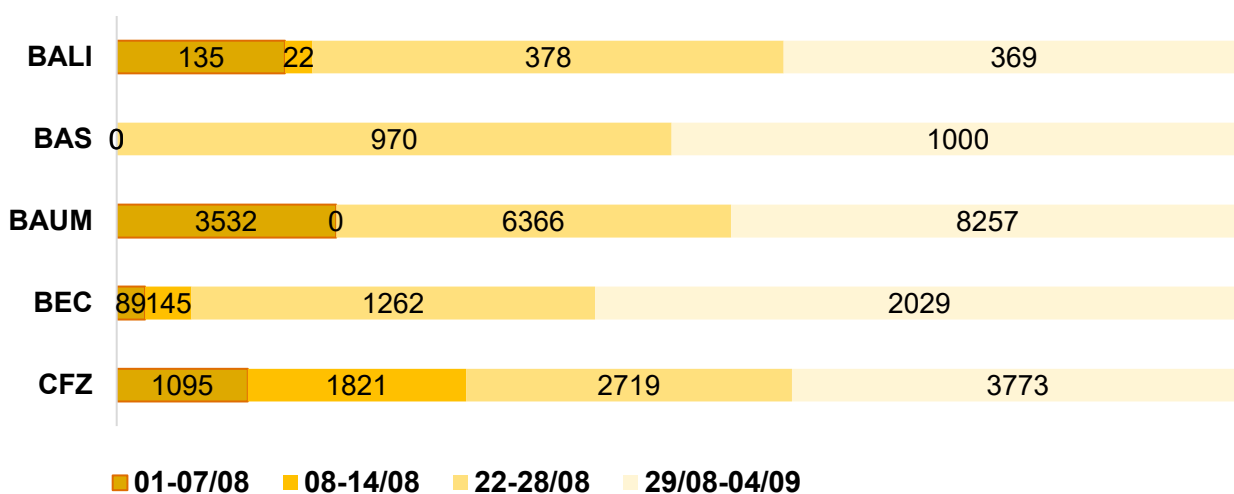

Weekly libraries turnout August 2022

N° hours of services reservation per library

NOTES:

Summer closing dates and variation in opening times:

BALI: all the libraries open from 9 am to 2 pm from 1 to 5 August 2022; closed from 8 to 21 August 2022 (except Palazzo Cosulich library, open from 9 am to 2 pm from 8 to 12 August).

BAS: closed from 1 to 21 August 2022.

BAUM: closed from 8 to 21 August 2022.

BEC: open from 9 am to 2 pm from 1 to 12 August 2022; closed from 13 to 21 August 2022. Moreover there were extraordinary maintenance works in the library until 13 August 2022. In this period the number of available seats was limited.