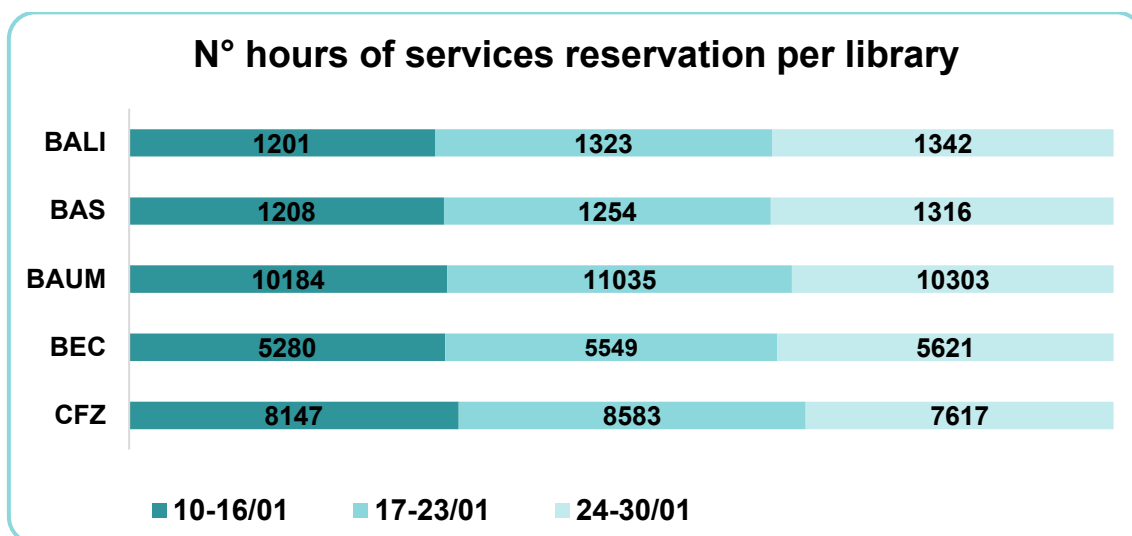

Weekly libraries turnout January 2022

PLEASE NOTE

Christmas holidays closing from 1 to 9 January 2022.