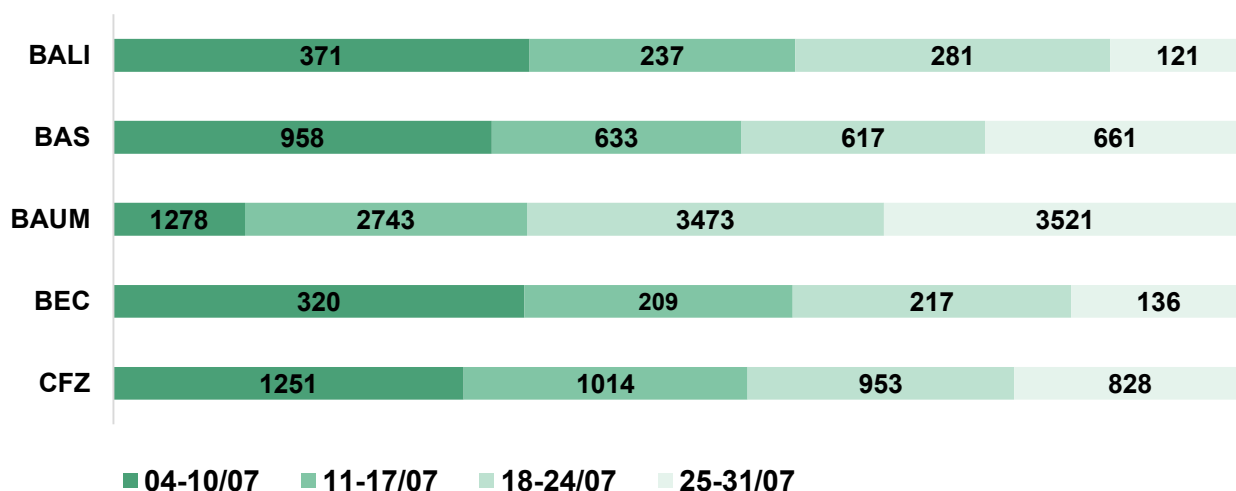

Weekly libraries turnout July 2022

N° hours of services reservation per library

PLEASE NOTE

BALI: starting from June 2022 there will be extraordinary maintenance works in Ca' Bembo e Ca' Cappello libraries. In this period the libraries will be closed; part of the books moved to CFZ and Ca' Bernardo libraries.

BAUM: from 27 June to 11 July 2022 there will be extraordinary maintenance works in the library. In this period the number of available seats will be limited. BAUM will be closed from 30 June to 6 July 2022.