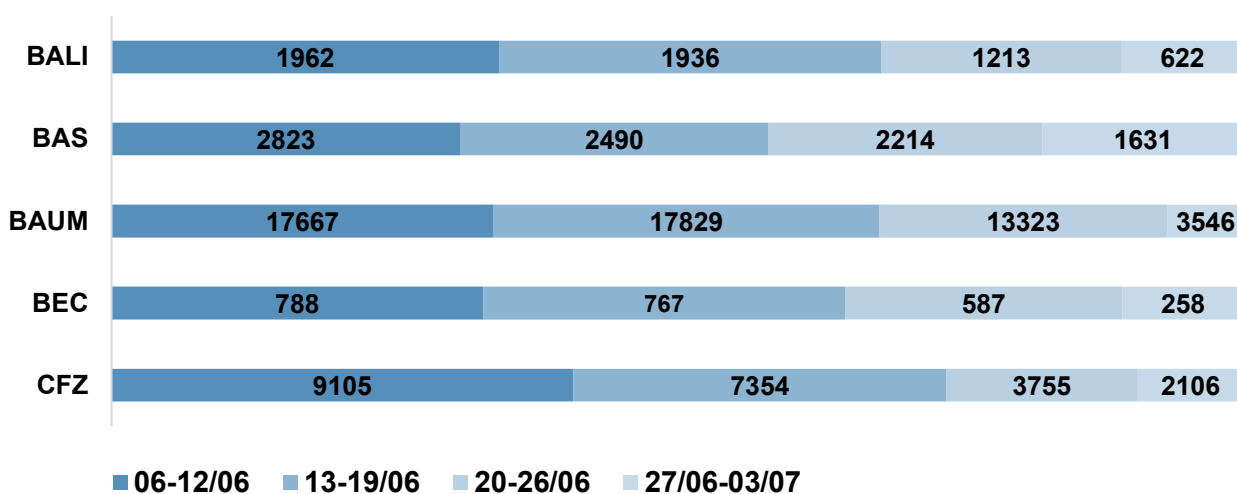

Weekly libraries turnout June 2022

N° hours of services reservation per library

PLEASE NOTE

BALI: starting from June 2022 there will be extraordinary maintenance works in Ca' Bembo e Ca' Cappello libraries. In this period the libraries will be closed and the number of available seats will be limited.

BAUM: from 27 June to 11 July 2022 there will be extraordinary maintenance works in the library. In this period the number of available seats will be limited. BAUM will be closed from 30 June to 6 July 2022.