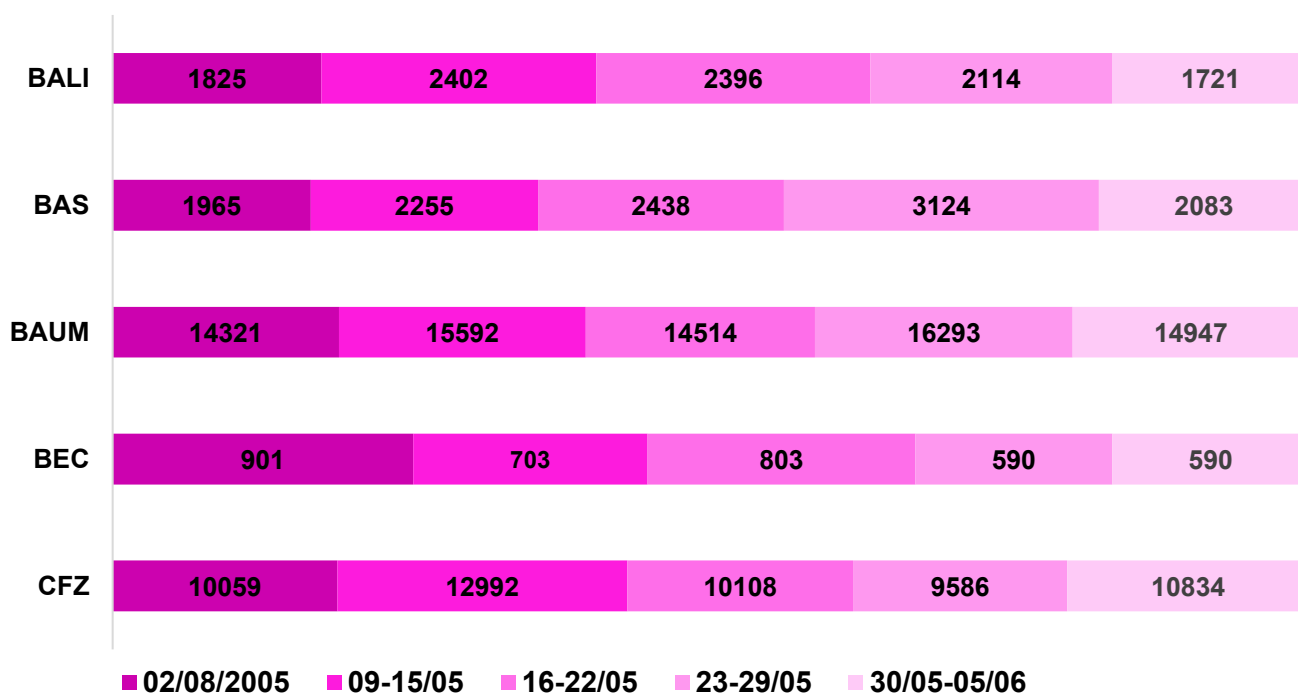

Weekly libraries turnout

May 2022

N° hours of services reservation per library

PLEASE NOTE

BEC: from 2 May to 21 August 2022 there will be extraordinary maintenance works in the library. In this period the number of available seats will be limited.