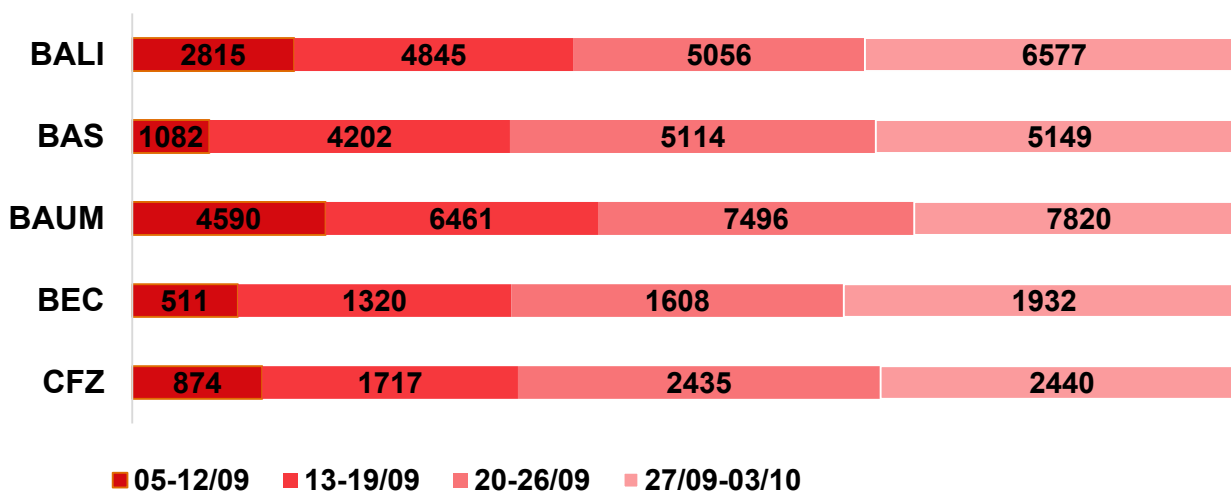

Weekly libraries turnout September 2022

N° hours of services reservation per library

NOTES:

From 26 to 30 September 2022 due to the maintenance works BEC had a reduced opening hours and limited seating.