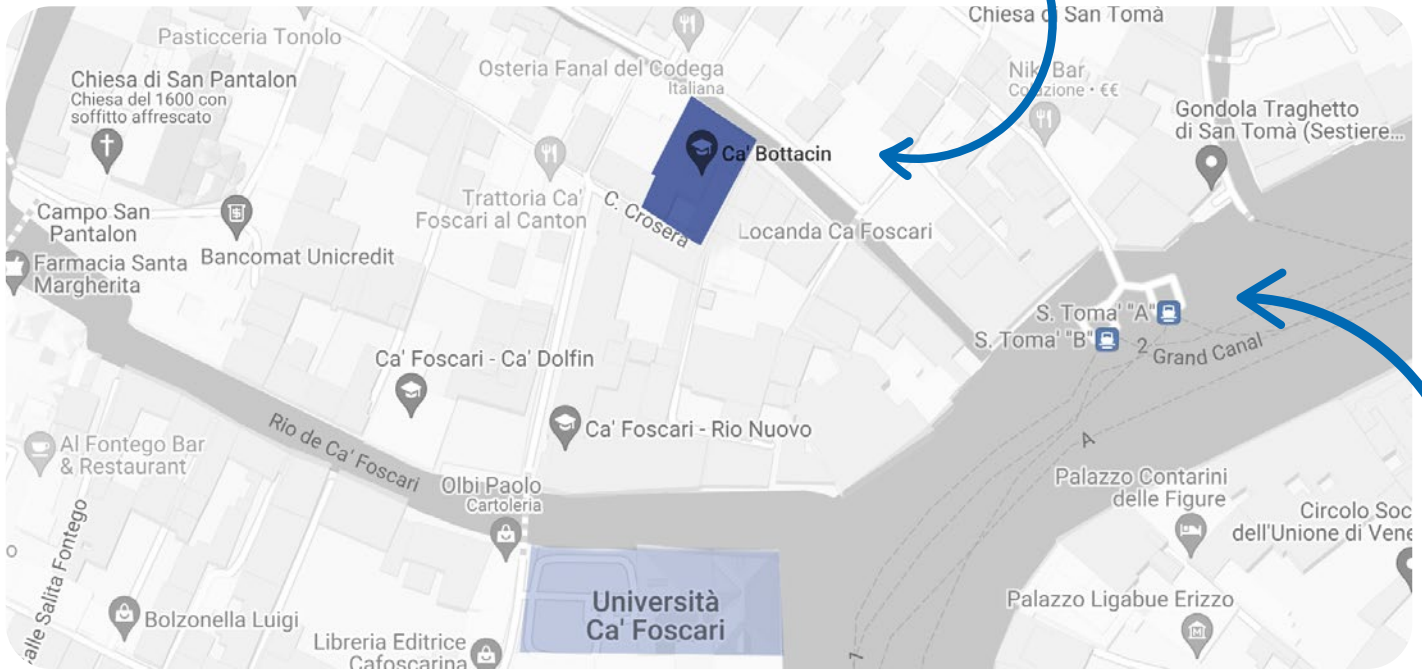

HOW TO REACH US

Ca' Foscari
University
of Venice

European Centre
for Living Technology
(ECLT)

Ca' Bottacin, Dorsoduro 3911,
Calle Crosera,
30123 Venice, Italy

▶ www.eclt.eu

▶ <https://apps.unive.it/mappe/sede/990003>

To reach **Ca' Bottacin** from Venice
Train station you can take vaporetto
n. **1** or **2** - stop **S. Tomà**.

Transport

To reach Venice from **Venice Marco Polo airport**
you can take:

BUS

- the ACTV [bus number 5](#)
- [ATVO VENEZIA EXPRESS Shuttle](#)

Journey time: about 28 minutes.

[Complete bus information.](#)

TAXI

- The taxi service (land transport) is provided by [Cooperativa Artigiana Radiotaxi](#). For info and bookings: Tel. +39 041 59 64 (24-hour service).
- [Alilaguna](#) is the direct boat service that takes about an hour to the centre of Venice.

To reach Venice from **Treviso Canova airport**
you can take:

BUS

- [ATVO](#) line to Piazzale Roma.

Complete bus information.

BUS + TRAIN

[ACTT Shuttle](#) direct Canova Airport terminal
Treviso railway station, then train to Venezia Santa
Lucia.